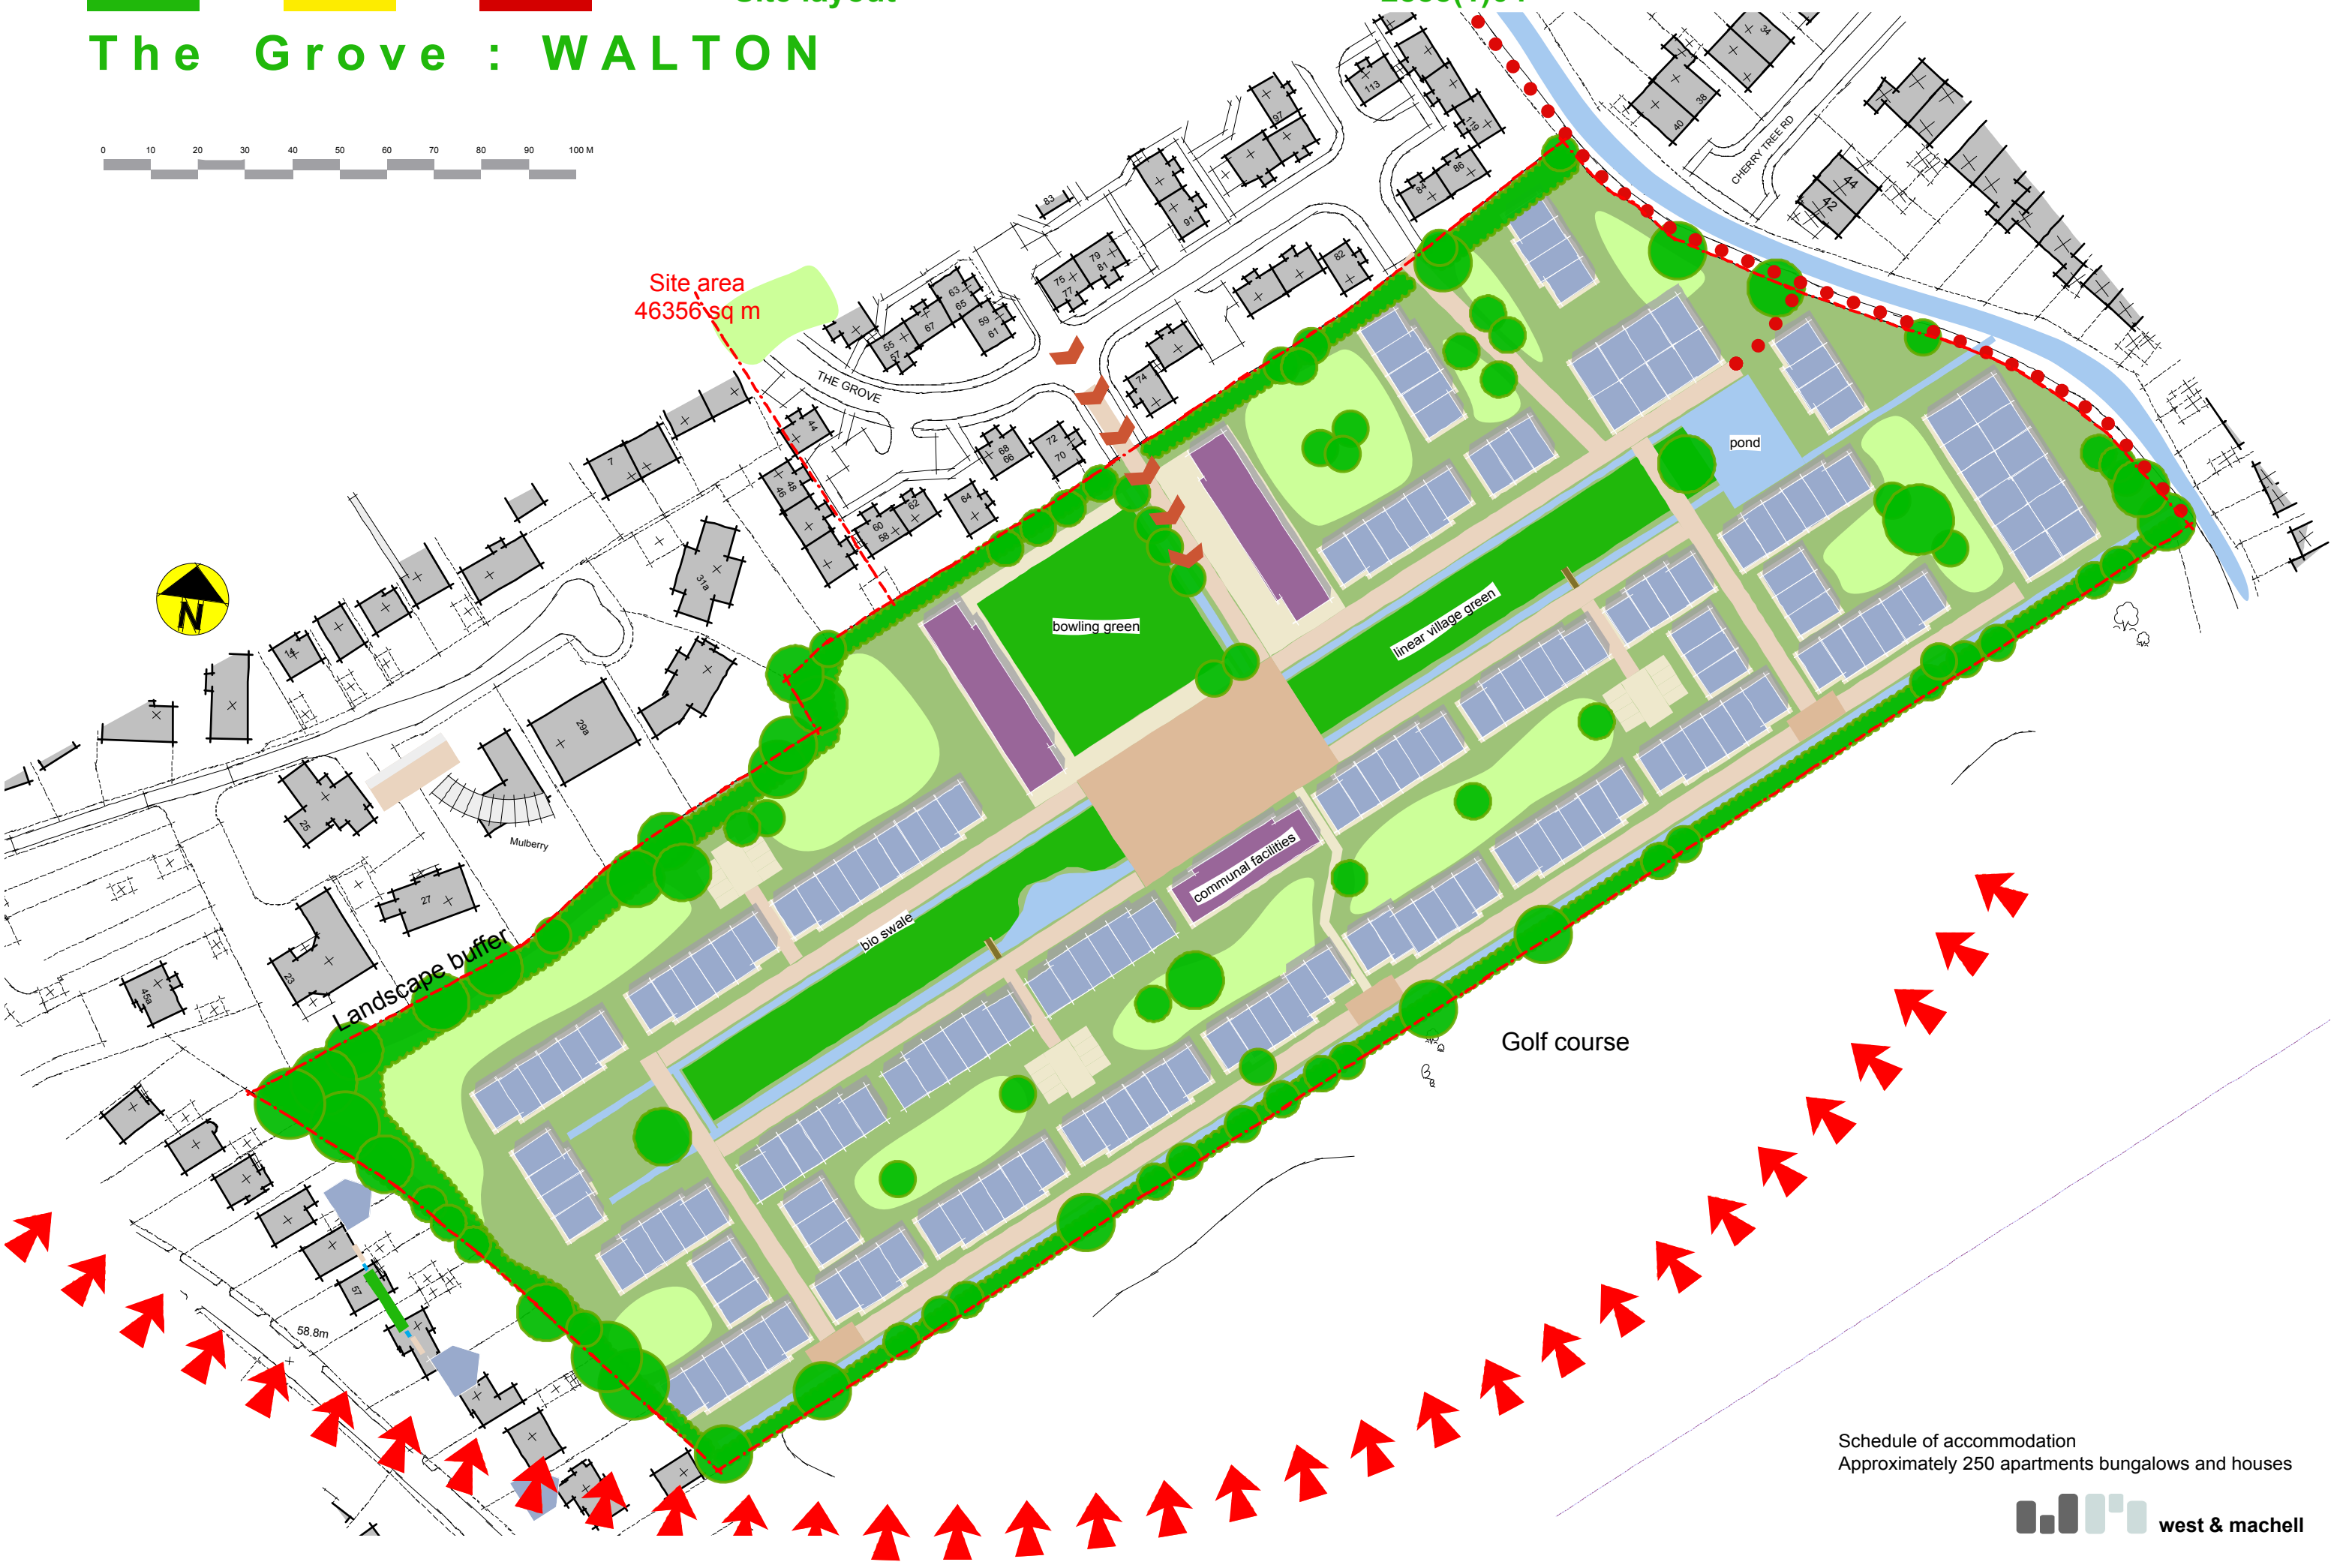

Site layout
The Grove : WALTON

2888(1)04

Site area
46356 sq m

Schedule of accommodation
Approximately 250 apartments bungalows and houses